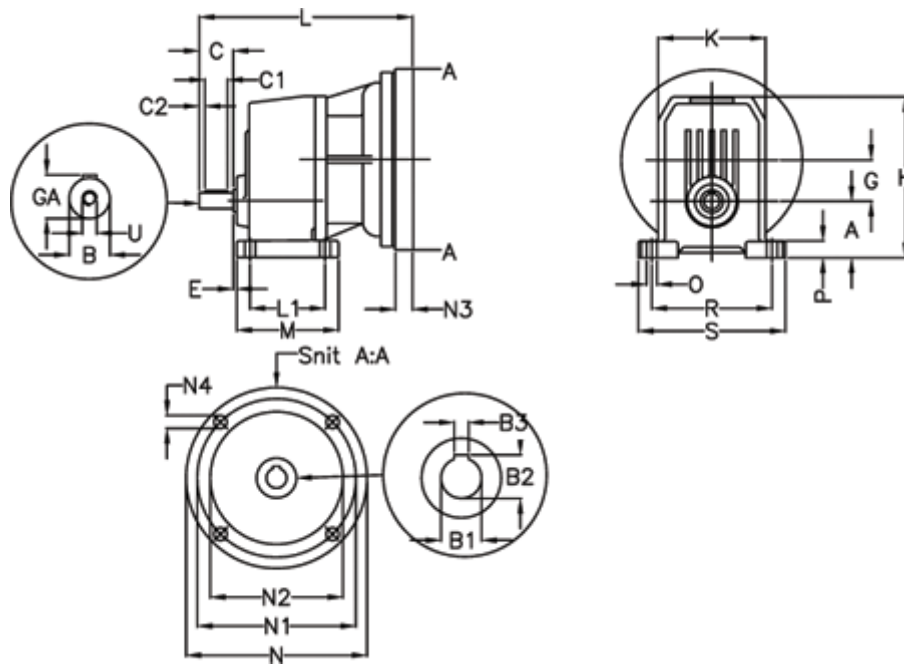

Article number: 40550300241235

Description: Single Stage Helical Gear
S 301-2,4-P90B5

Measures

A = 60	E = 20.5	M = 125.0	R = 160
B = 24	F = 8x7x40	N = 200	S = 190
B1 = 24	G = 51.8	N1 = 165	U = M8
B2 = 27.3	GA = 27.0	N2 = 130	
B3 = 8	H = 183.0	N3 = -	
C = 50	K = 130	N4 = M10x12	
C1 = 40	L = 252	O = 11	
C2 = 5	L1 = 90.0	P = 20.0	